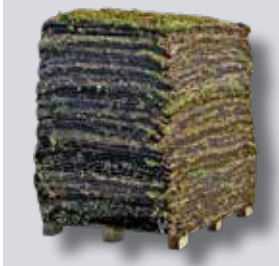

TECHNICAL DATA SHEET

ND Vegetation Blanket - Sedum

ND Vegetation Blanket - Sedum

The ND Vegetation Blanket - Sedum, which includes a mixture of at least 4 different small and large leafed species of Sedum, has been grown at the Nophadrain Sedum nursery. The blankets are well hardened and have experienced at least one winter period. The blankets can provide at least 85% coverage. Upon request wild flowers and herbs can be included in the ND Vegetation Blankets.

Applications

The ND Vegetation Blanket - Sedum is a component of the Nophadrain Extensive Green Roof System. For the Nophadrain Extensive Green Roof – steep pitched roof, the ND Vegetation Blanket - Sedum Reinforced must be used.

Properties

- Material carrier: coco blanket with plastic carrier
- Coverage: at least 85 %
- Sedum species: 4 - 8
- Weight: dry approx. 15 kg/m², saturated approx. 20 kg/m²
- Thickness: 20 - 40 mm

Possible species

- Sedum acre "Golden Carpet"
- Sedum album
- Sedum floriferum "Weihenstephaner Gold"
- Sedum hybridum " Czars Gold"
- Sedum kamtschaticum
- Sedum reflexum/ rupestre
- Sedum sexangulare
- Sedum spurium " Summer Glory"
- Sedum spurium "Coccineum Purple Carpet"
- Sedum stoloniferum